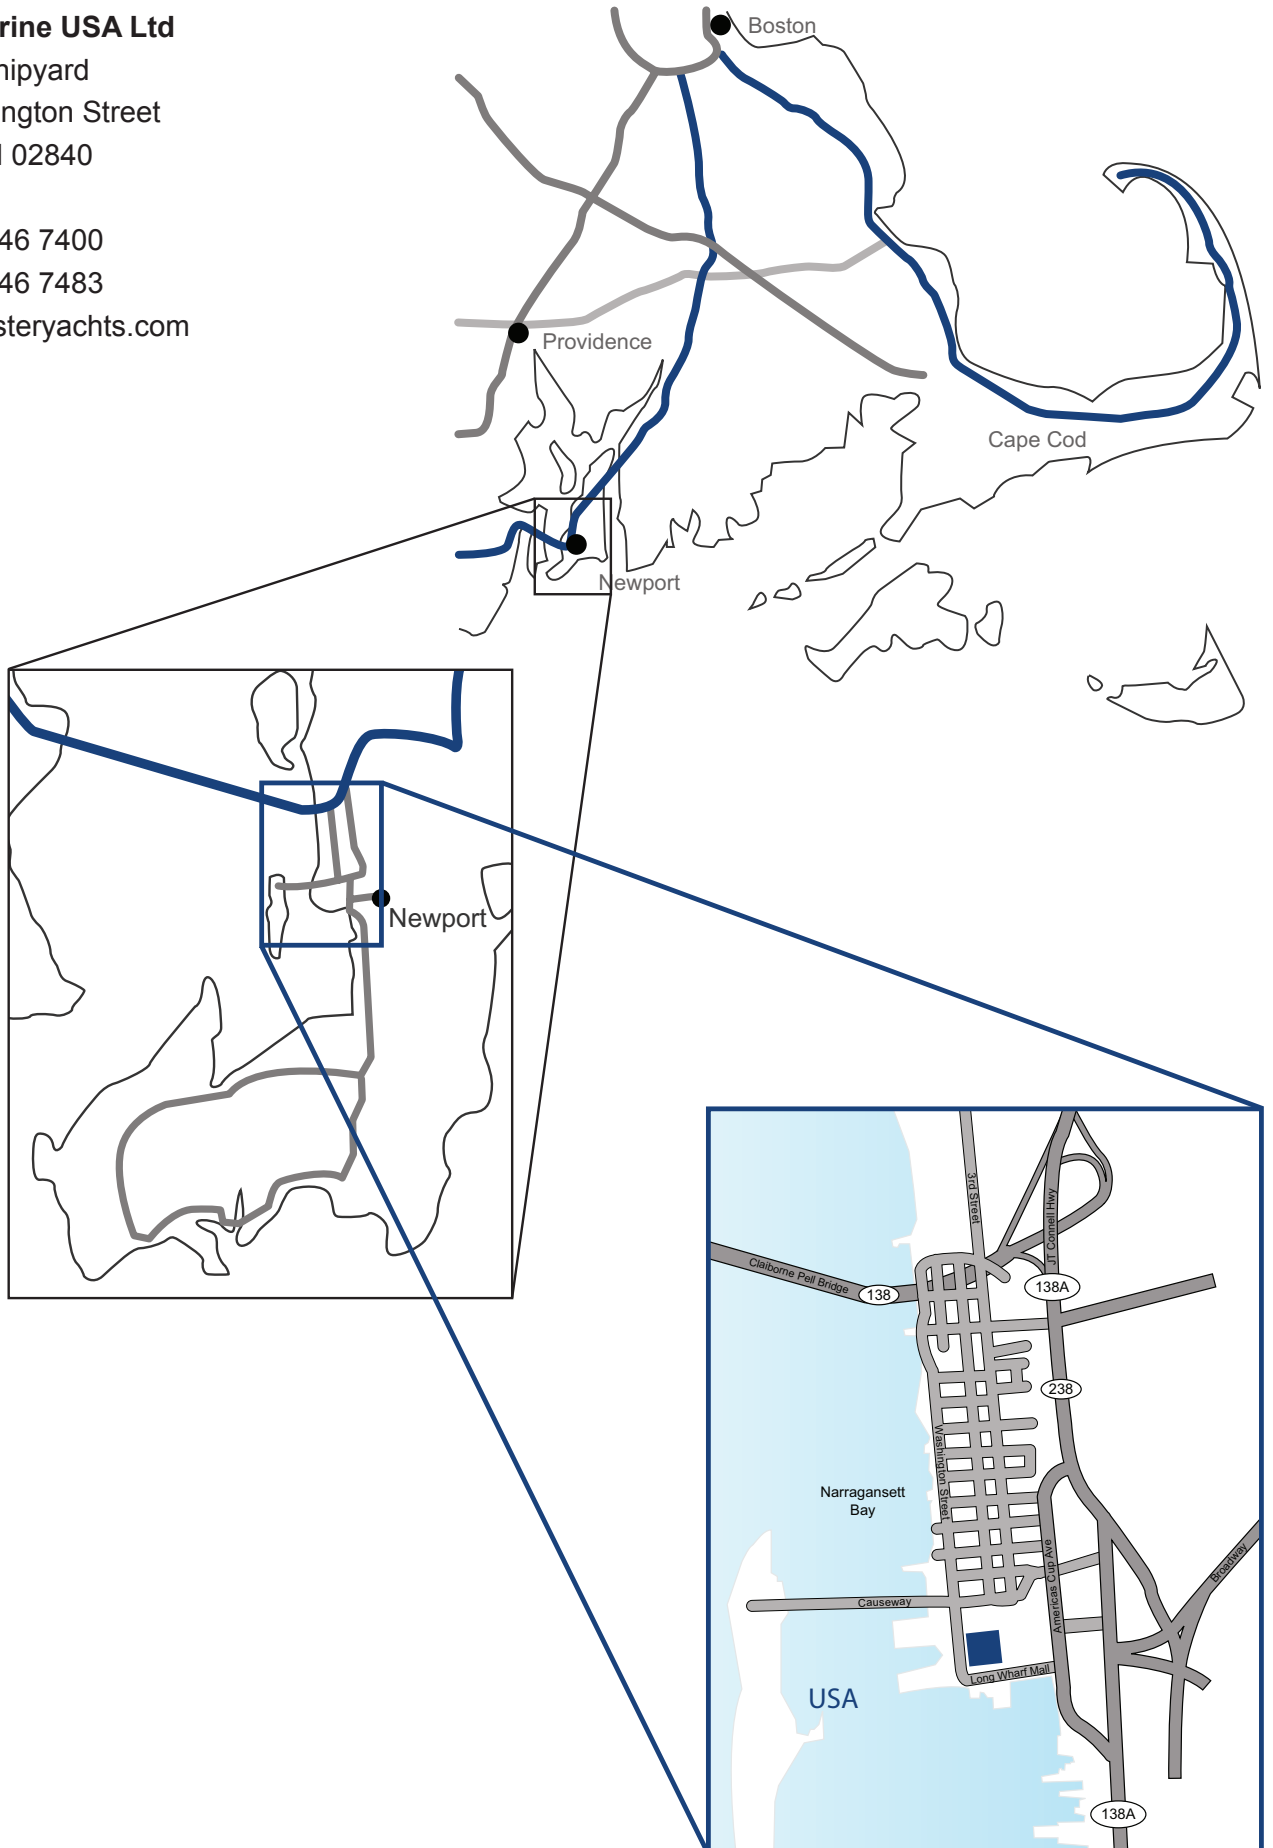

F +1 401 846 7483

E info@oysteryachts.com

OYSTER

DOUBLE QUEEN'S AWARD YACHT BUILDERS

FROM BOSTON AND NORTH

ARt 93 south to Route 24 south (Fall River)

Follow signs for Newport , staying on 24
(in Fall River watch closely , Rt 24 merges
briefly with Rt 195)

When 24 ends, merge with 114 south.

Follow 114 to Newport (20 mins.)

When in Newport, 114 becomes Broadway

Follow Broadway until you see the police station
on your right

Take the next major right, Marlborough Street.

Follow to the end at Baseball field and fire station.
Go right.

Take a left at the next light by the bus station and
train tracks.

Take a left at the Stop Sign, onto Washington
Street.

Newport Shipyard will be on your immediate right.

Go straight through first light

Take right at second light

Take right at next light by bus station and train
tracks

Take a left at the Stop Sign, onto Washington
Street.

Newport Shipyard will be on your immediate right.